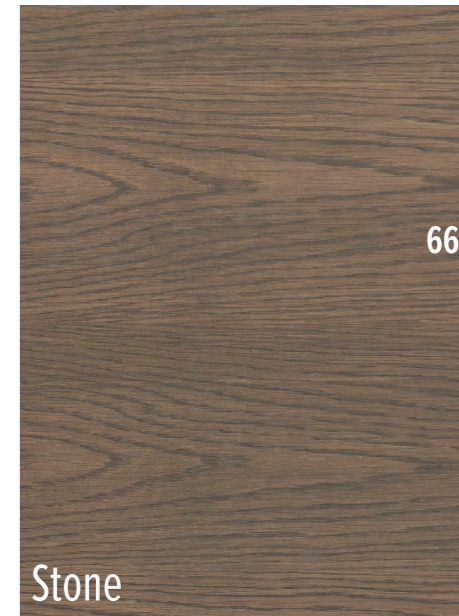

TIMBER VENEER

CABINET & BENCHTOP FINISHES

Natural

Blonde

Bruno

Walnut

Stone

Dark Oak