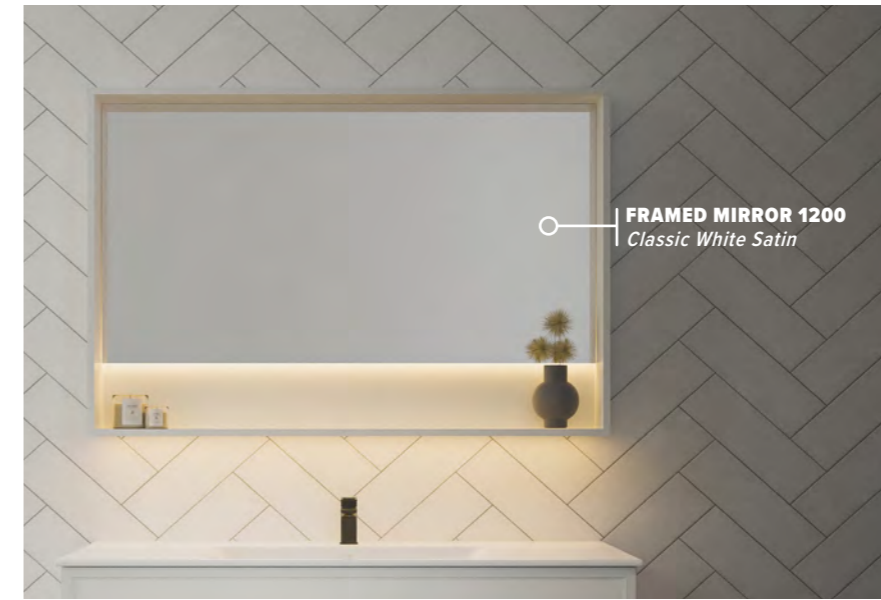

FINISH OPTIONS

3 MIRROR DOOR HINGING OPTIONS

PRODUCT FEATURES

FLOATING MIRROR

W400 H900 D20
 W600 H900 D20
 W800 H900 D20
 W900 H900 D20
 W1000 H900 D20
 W1200 H900 D20
 W1500 H900 D20

PRODUCT FEATURES

- NEW ZEALAND MADE
- ENVIRONMENTAL CHOICE
- QUALITY GUARANTEED
- SUSTAINABLY SOURCED TIMBER
- FULLY CUSTOMIZABLE
- MOISTURE RESISTANT