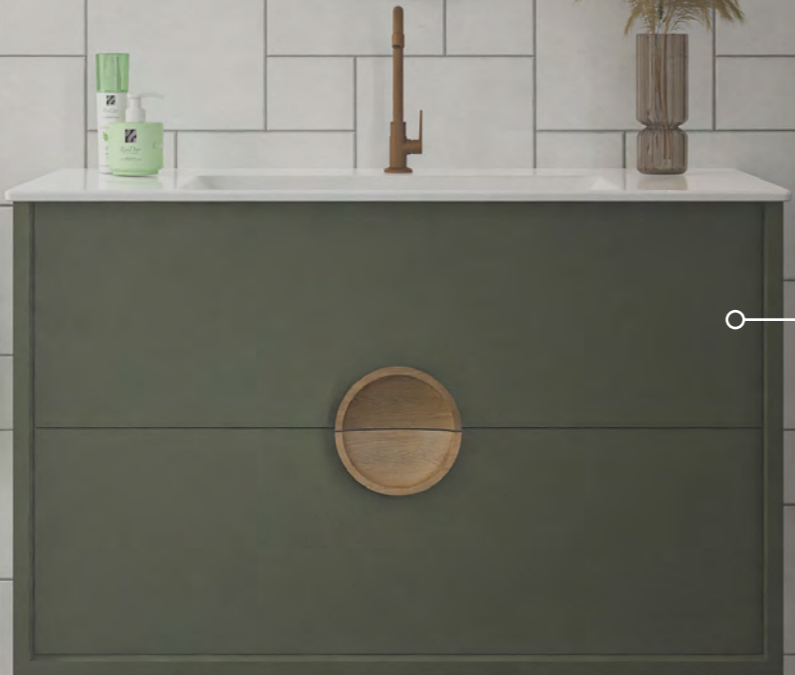

PRODUCT FEATURES

FINISH OPTIONS

TOP OPTIONS

HANDLE OPTIONS

CARLO AMBRE

CERAMIC

ROUNDED FLOATING MIRROR 900

CARLO AMBRE 910
Atmoss Cabinet - Natural Oak Handle
2DRW
Wall Hung