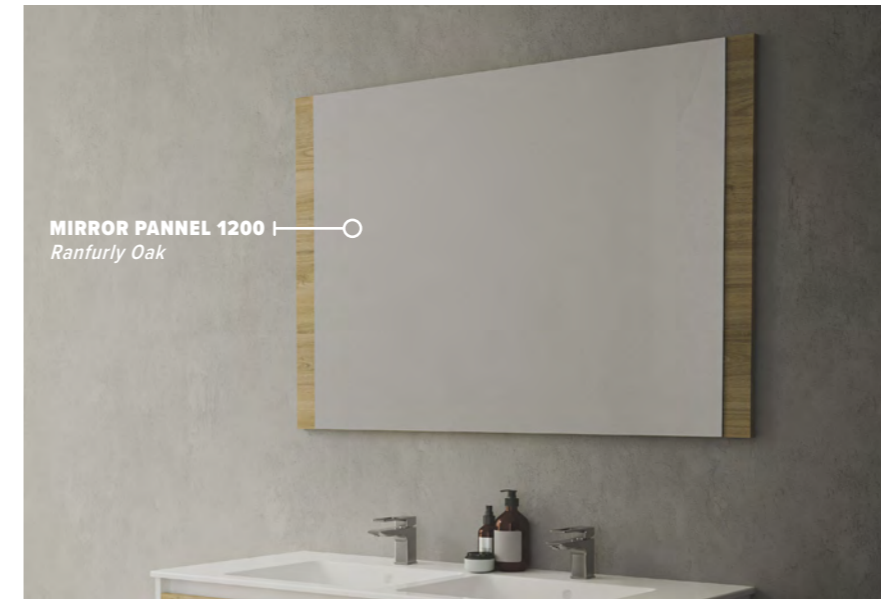

FLOATING MIRROR

W400 H900 D20
W600 H900 D20
W800 H900 D20
W900 H900 D20
W1000 H900 D20
W1200 H900 D20
W1500 H900 D20

PRODUCT FEATURES

- NEW ZEALAND MADE
- ENVIRONMENTAL CHOICE
- QUALITY GUARANTEED
- SUSTAINABLY SOURCED TIMBER
- FULLY CUSTOMIZABLE
- MOISTURE RESISTANT

FRAMED MIRROR

W600 H426 D132
W750 H426 D132
W800 H426 D132
W900 H426 D132
W1000 H426 D132
W1200 H426 D132
W1500 H426 D132

FINISH OPTIONS

- CUSTOM COLOUR
- TIMBER VENEER
- THERMOFORM
- MELAMINE

PRODUCT FEATURES

- NEW ZEALAND MADE
- ENVIRONMENTAL CHOICE
- QUALITY GUARANTEED
- SUSTAINABLY SOURCED TIMBER
- FULLY CUSTOMIZABLE
- MOISTURE RESISTANT

ROUNDED FLOATING MIRROR

W750 H750 D20
W900 H900 D20

PRODUCT FEATURES

- NEW ZEALAND MADE
- ENVIRONMENTAL CHOICE
- QUALITY GUARANTEED
- SUSTAINABLY SOURCED TIMBER
- FULLY CUSTOMIZABLE
- MOISTURE RESISTANT

MIRROR PANNEL

W600 H800 D20
W750 H800 D20
W800 H800 D20
W900 H800 D20
W1000 H800 D20
W1200 H800 D20
W1500 H800 D20

FINISH OPTIONS

- CUSTOM COLOUR
- TIMBER VENEER
- THERMOFORM
- MELAMINE

PRODUCT FEATURES

- NEW ZEALAND MADE
- ENVIRONMENTAL CHOICE
- QUALITY GUARANTEED
- SUSTAINABLY SOURCED TIMBER
- FULLY CUSTOMIZABLE
- MOISTURE RESISTANT