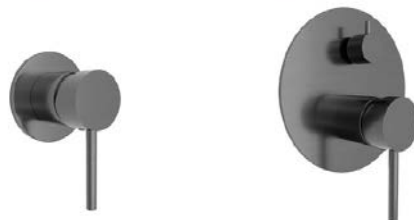

Bath/shower mixer

Shower diverter