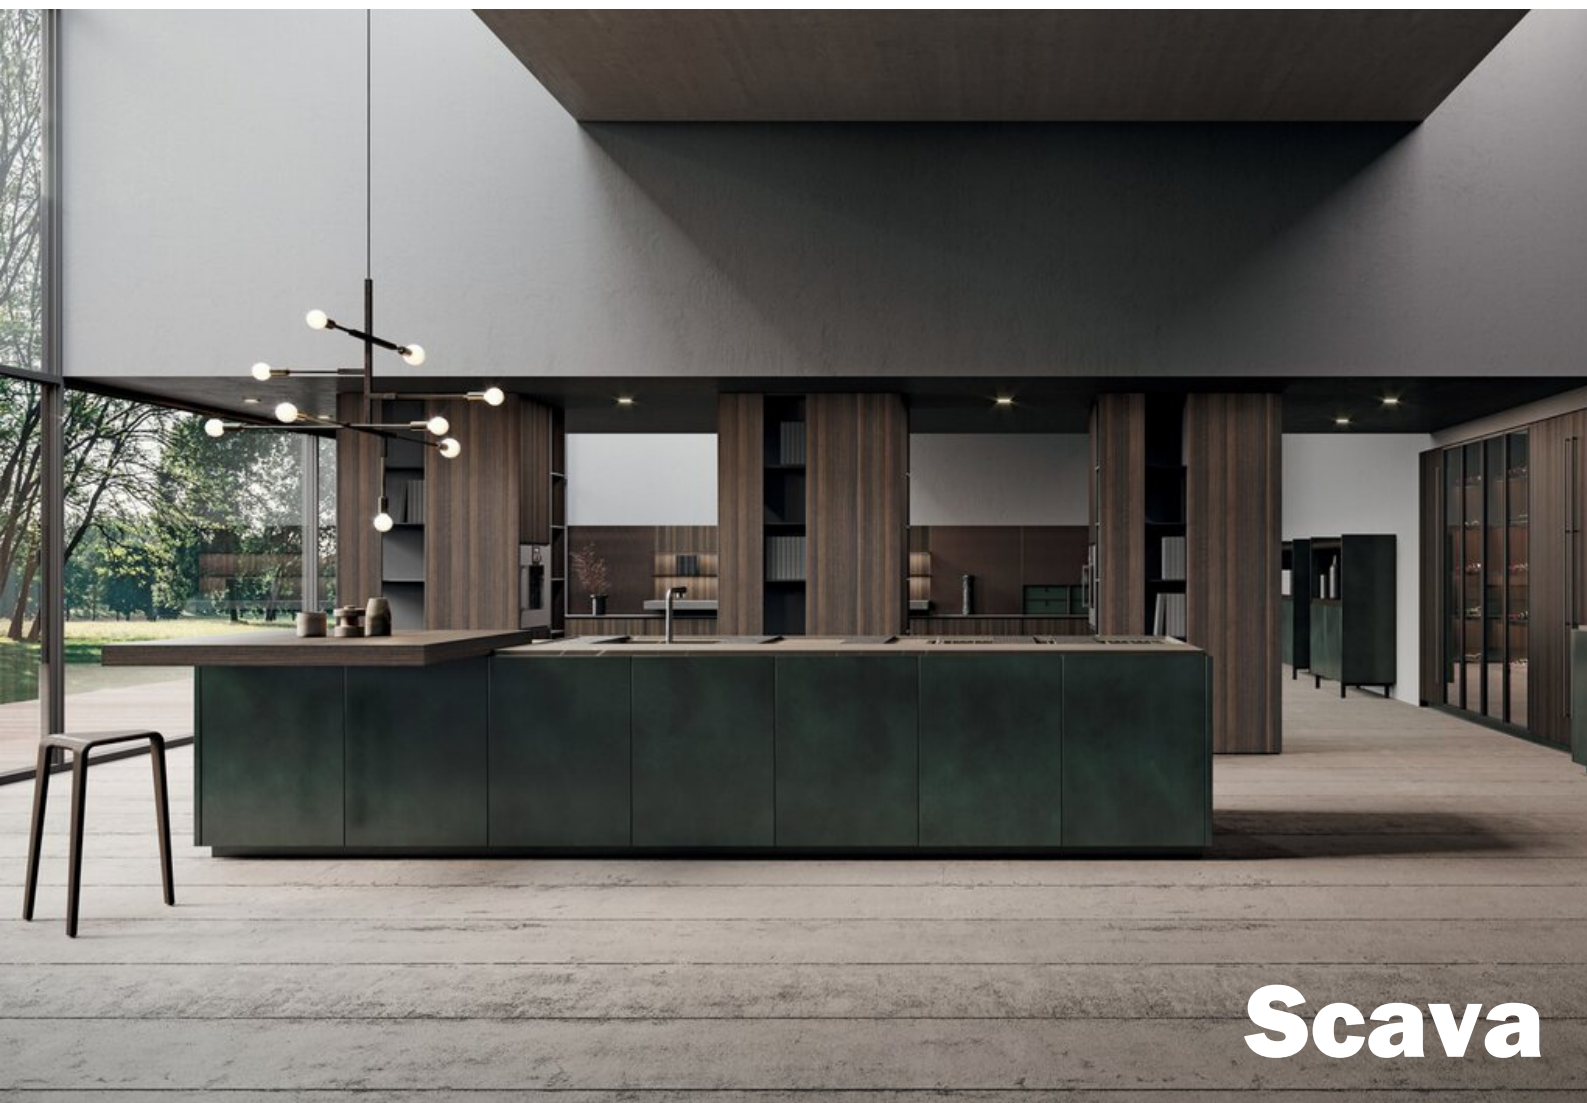

Vogue

Cabinetry: Rovere Fumè Bilaminata
Bar top: Rovere Termotrattato Wood
Worktop: Breccia Capraia Gres and Brown Antique Natural Stone

Mantis

Bluna

Scava

In-house Renders by our Kitchen Designers

Bringing your designs to life