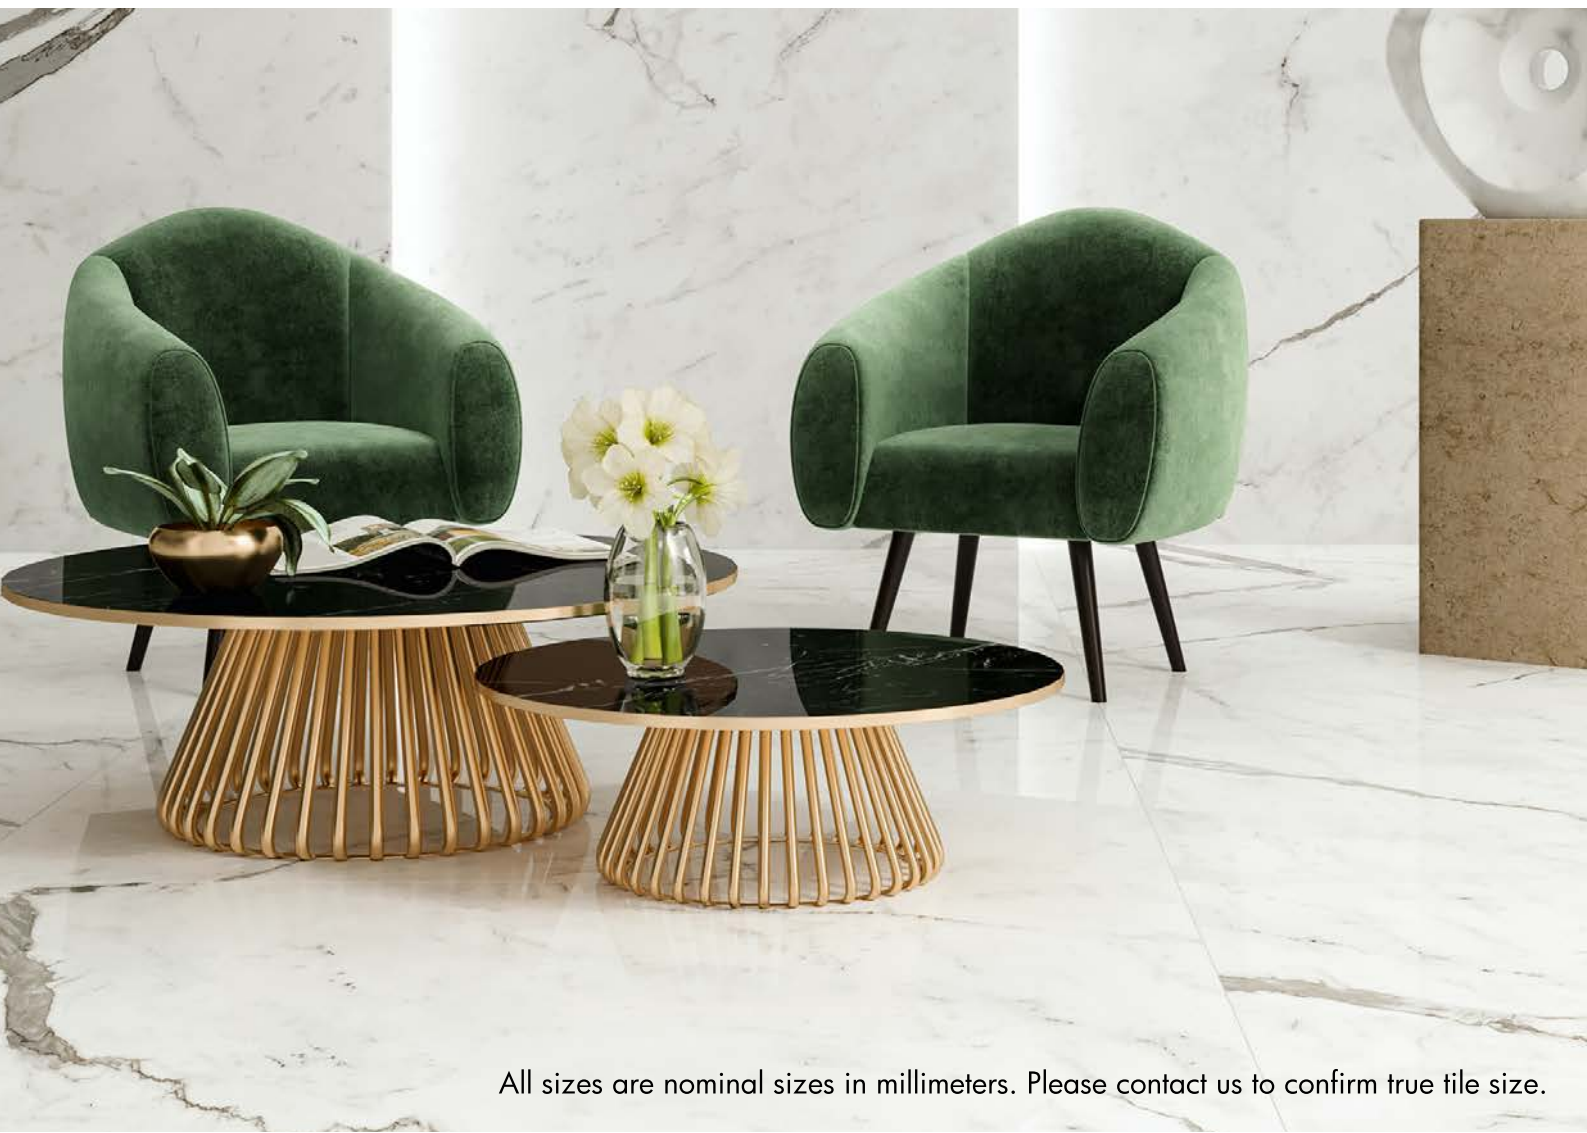

LOOKBOOK

All sizes are nominal sizes in millimeters. Please contact us to confirm true tile size.