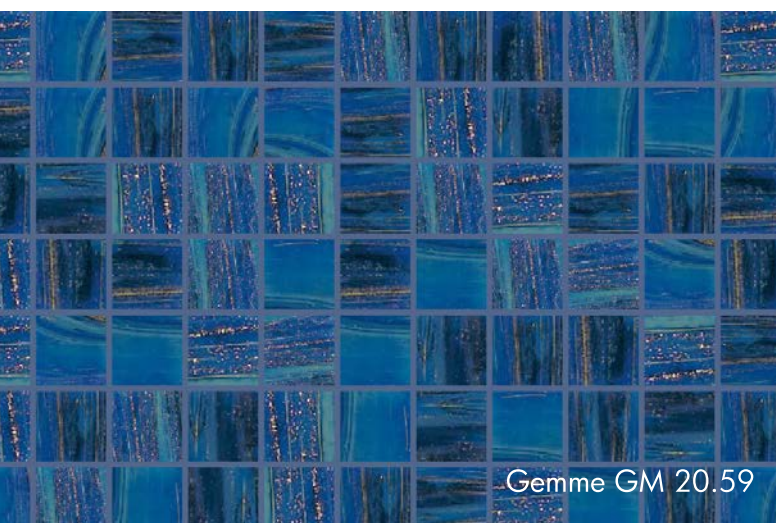

Gemme GM 20.59