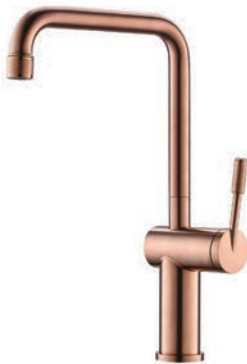

Rivet Straight Neck
Kitchen Mixer Brushed Copper