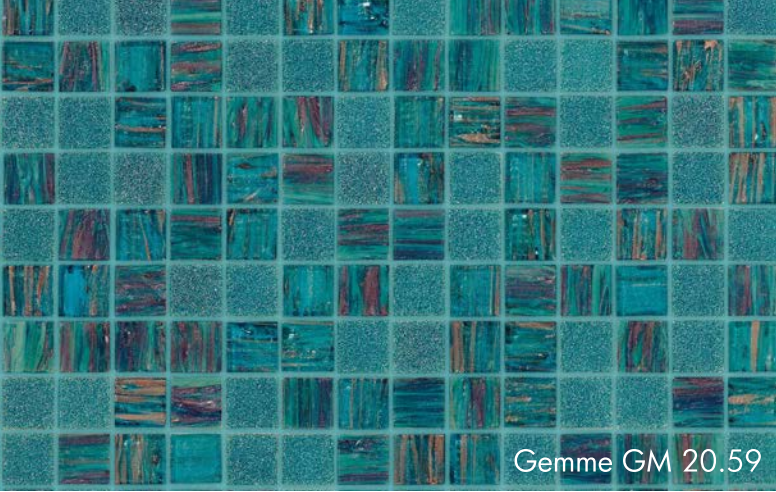

Gemme GM 20.59