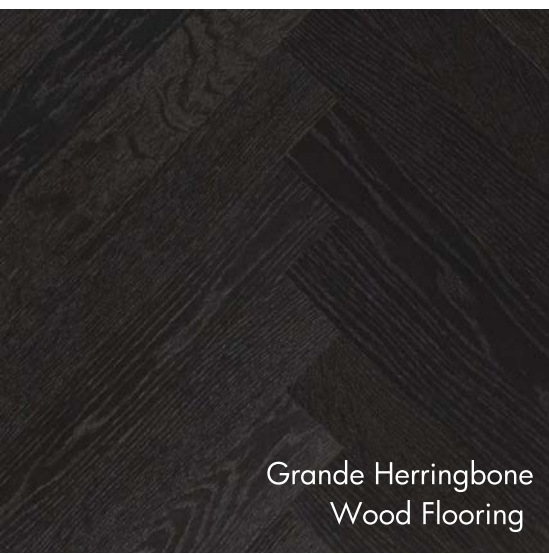

Obsidian Select
Herringbone

Jutland Wide Plank
Wood Flooring

Grande Herringbone
Wood Flooring