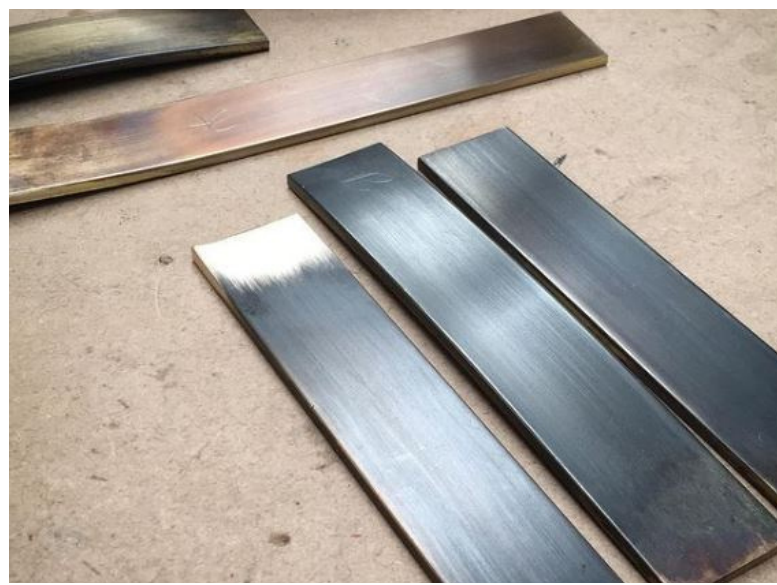

Plato Vanity in Tisco Oak Veneer with Timber

New Zealand Made **Mirrors**

Available in a variety of timeless shapes and sizes such as arch, oval, circle, and rectangle.

Framed in a range of finishes including brass, brushed stainless steel, matt black, gunmetal, and aged copper.

Materials: Silver-backed edge sealed mirror, glass, marine plywood backing, powder-coated steel or satin-brushed brass.

Concrete **Basins**

Contemporary coloured concrete basins handmade in New Zealand. Inspired by the vibrant colour palette of the Mediterranean the concrete basins embrace their natural textured appearance, making every basin unique.