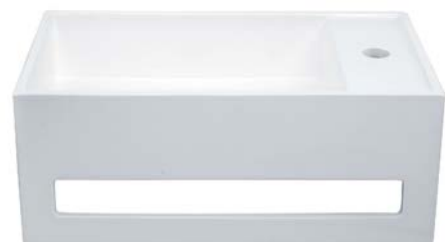

Composite Stone **Basins**

iStone Forme Basin
540mm Matte White

iStone Ovale Basin 550mm
Matte White (With Tray)

iStone Flotte Basin
600mm Matte White

iStone WC Basin
500 x 300 x 200mm Gloss White

Tapware Brushed Gold

Wall Mount
250mm Rain Shower

80mm Shower/Bath Mixer

Ceiling Mount
250mm Rain Shower

Shower Tower
3 Function

Tall Basin Mixer
300mm Height

Standard Basin
Mixer 159mm Height

Wall Mount Basin Mixer & Spout
190-200mm reach