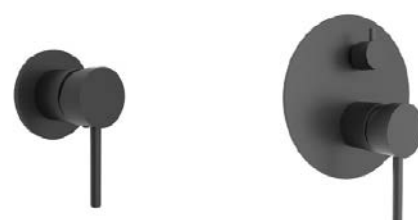

Bath/shower mixer

Shower diverter