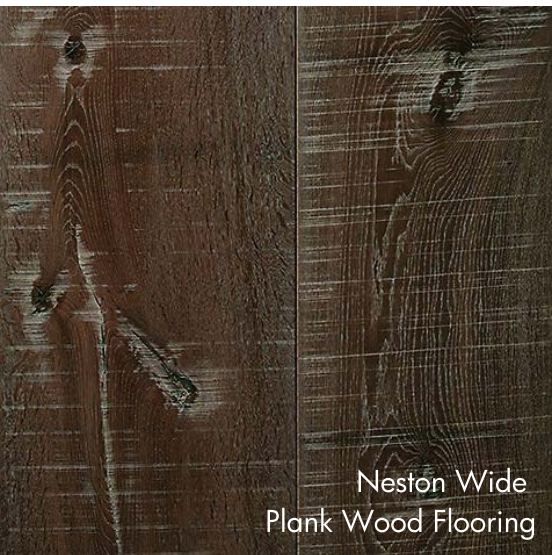

ENGINEERED TIMBER

Flooring, Walls and Ceiling

Unico now stock sustainable interior wood finishes in a range of patterns including herringbone, chevron, plank style, tongue & groove plank style and in a range of sizes.

Mudbrick Select
Herringbone

Quadro Herringbone
Wood Flooring

Obsidian Select
Herringbone

Grande Herringbone
Wood Flooring

Fendi Herringbone
Wood Flooring

Jutland Wide Plank
Wood Flooring

Equinox Character
Plank